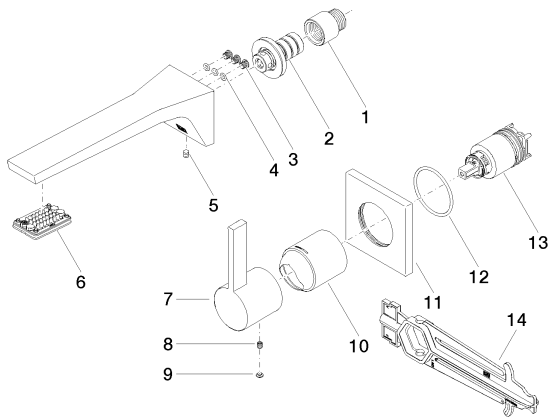

### Required article

NO IMAGE

AVAILABLE

35 860 970-90 0010

Rough for wall-mounted  
faucet mixer on right -

**Sink - CL.1**

Wall-mounted single-lever mixer without drain - polished chrome

Article number: 36 860 705-00

**Spare parts list**

Number	Item Number	Designation	Number of units
1	09 24 03 072 10 90	nipple	1
2	90 24 03 108 01 90	nipple set	1
3	09 30 30 113 20 90	screw	3
4	09 14 10 001 90	seal	3
5	04 31 11 004 00 90	pin	1
6	90 11 02 297 00 90	aerator	1
7	09 20 70 050-00	handle	1
8	09 31 11 030 90	pin	1
9	90 31 20 087 00-00	plug	1
10	09 11 02 288-00	cover	1
11	09 27 78 039-00	rosette	1
12	09 14 10 049 90	seal	1
13	90 15 05 064 01 90	cartridge	1
14	09 30 09 064 90	key	1