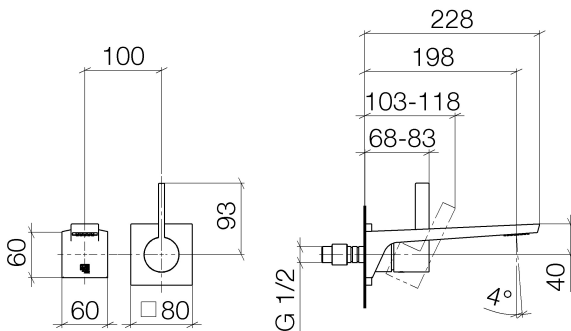

## Sink - CL.1

Wall-mounted single-lever mixer without drain - polished chrome

Article number: 36 860 705-00

- 7-3/4" Projection
- Rigid spout
- Rectangular aerator with 40 individual streams
- Spout hole diameter 1-1/2"
- Hole diameter single-lever mixer 2-1/4"
- Flange 3-1/8" x 3-1/8"
- Water flow rate limited to max. 1.2 gpm
- lead-free
- (ADA)

## Dimensional drawing

## Sink - CL.1

Wall-mounted single-lever mixer without drain - polished chrome

Article number: 36 860 705-00

All dimensions in mm / inch = mm x 0,0394

**Spare parts list**

Number	Item Number	Designation	Number of units
1	09 24 03 072 10 90	nipple	1
2	90 24 03 108 01 90	nipple set	1
3	09 30 30 113 20 90	screw	3
4	09 14 10 001 90	seal	3
5	04 31 11 004 00 90	pin	1
6	90 11 02 297 00 90	aerator	1
7	09 20 70 050-00	handle	1
8	09 31 11 030 90	pin	1
9	90 31 20 087 00-00	plug	1
10	09 11 02 288-00	cover	1
11	09 27 78 039-00	rosette	1
12	09 14 10 049 90	seal	1
13	90 15 05 064 01 90	cartridge	1
14	09 30 09 064 90	key	1